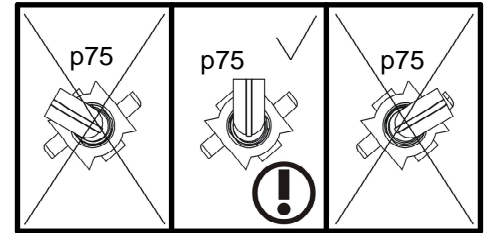

A

M188-LUS/8/7

54-050-G7

2 / 3

30min

A	B	C (mm)		D
1	M188-4001	800	710	1/1

40mm 630mm 40mm