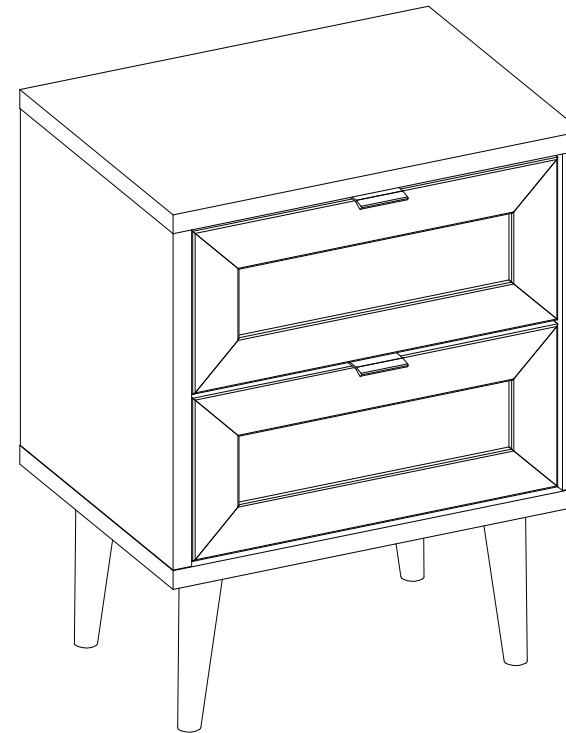

VNA61A/137

Item Name	Vienna 61A Nachtkonsole
Colors 1	Black/Natur cane
Colors 2	-
Colors 3	-
Colors 4	-
Colors 5	-

		Finishing
Panels material 1	chipboard	Melamine/ABS
Panels material 2	HDF	-
Panels material 3	MDF	-
Doors	MDF	-
Handles material	plastic	-
Legs material	wood	-
Mirror	-	-
Glass	-	-
Edges	Melamine/ABS	-
Soft edges	No	-
Wall fixing fittings	Yes	-
Extension	-	-
Extension size (cm)	-	-
Extension stored under the top	-	-
Synchronized opening	-	-
Top panel thickness (mm)	18 mm	Melamine/ABS